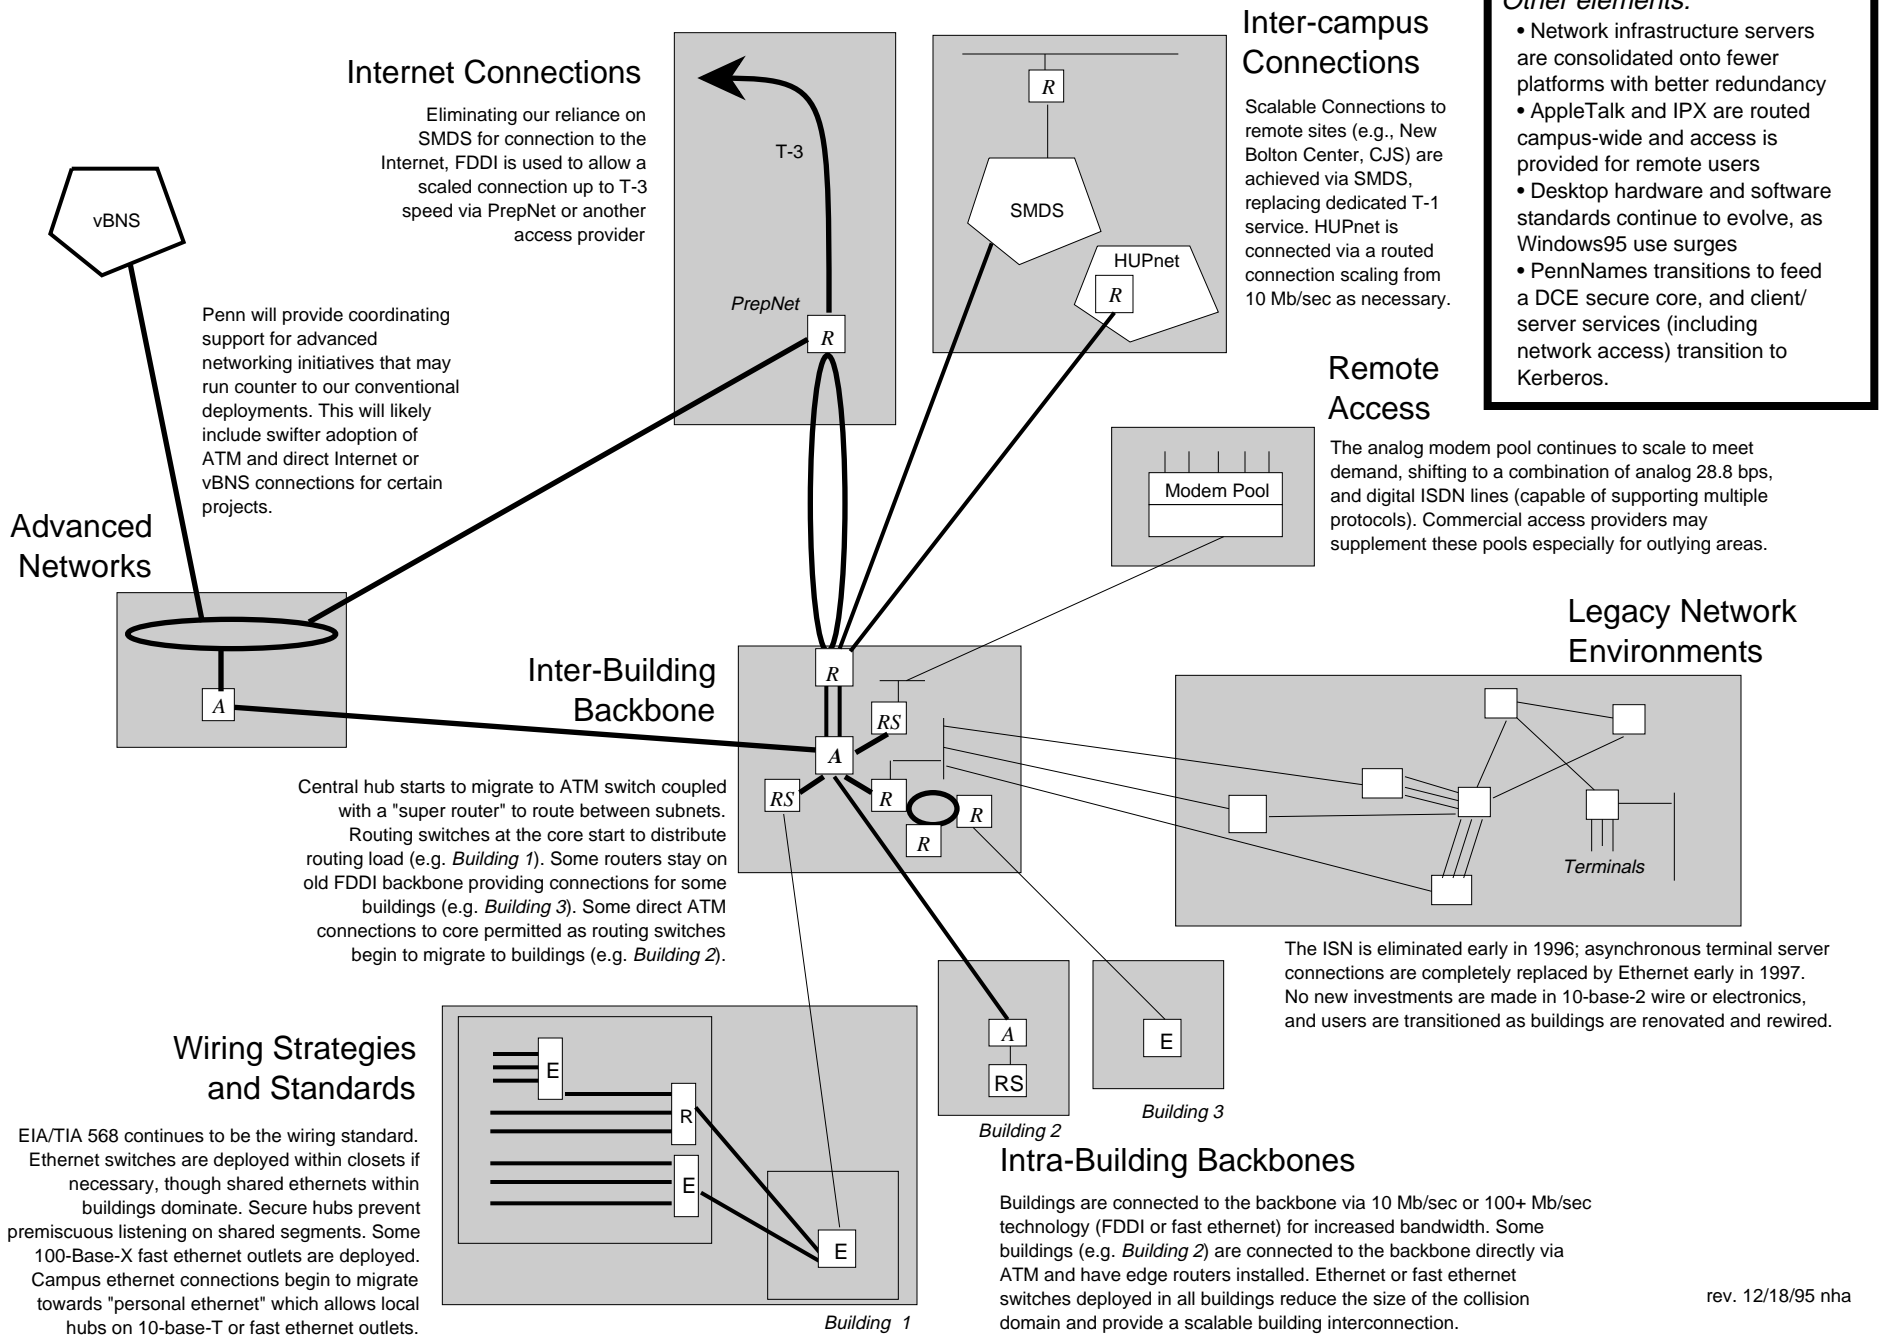

# Network Architecture Alternative B' : Selective ATM

**Other elements:**

- Network infrastructure servers are consolidated onto fewer platforms with better redundancy
- AppleTalk and IPX are routed campus-wide and access is provided for remote users
- Desktop hardware and software standards continue to evolve, as Windows95 use surges
- PennNames transitions to feed a DCE secure core, and client/server services (including network access) transition to Kerberos.